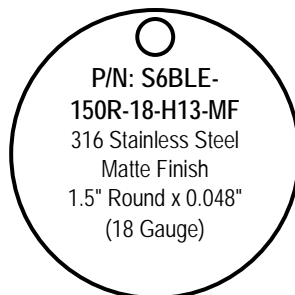

>> LASER ETCHED CUSTOM TAGS <<

304 STAINLESS STEEL TAGS

ACRYLIC TAGS

316 STAINLESS STEEL TAGS

STANDARD FONT: ARIAL NARROW

STANDARD LETTERING SIZES:

3/8" SIZE

1/4" SIZE

3/16" SIZE

1/8" SIZE

CUSTOM TAG SIZES, FONTS, AND LETTERING SIZES ARE ALSO AVAILABLE, ALONG WITH OTHER MATERIALS AND FINISHES

>> CONTACT US FOR PRICING AND LEAD TIMES <<

WE GO THE EXTRA MILE, IT'S NEVER CROWDED!